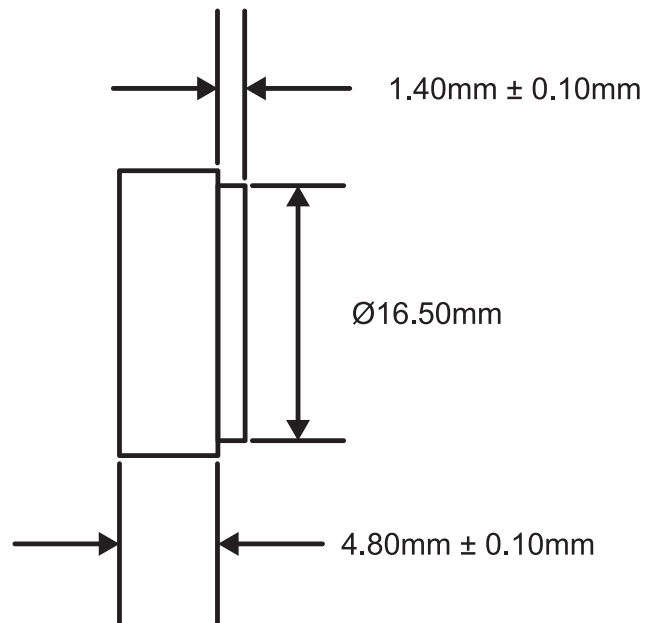

TECHNICAL DRAWING

Borosilicate Step Window

Part Number: STW-18165

Specification:

Material:	Borosilicate Schott® Borofloat
Edges & Step:	Fine ground
Two Faces:	Polished 60/40
Edges Chamfered:	0.20mm @45° nom