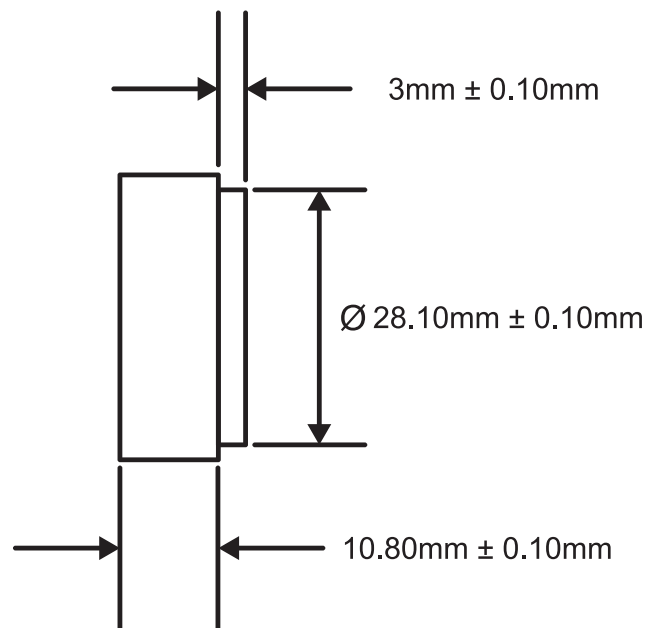

**TECHNICAL DRAWING****Borosilicate Step Window**

Part Number: STW-31281

**Specification:**

<b>Material:</b>	Borosilicate Schott® Borofloat
<b>Edges &amp; Step:</b>	Fine ground
<b>Two Faces:</b>	Polished 60/40
<b>Edges Chamfered:</b>	0.20mm @45° nom