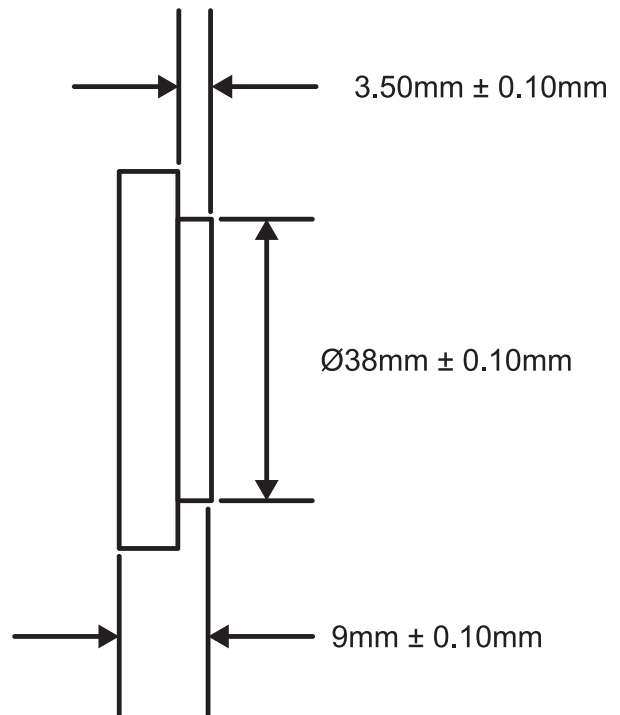

## TECHNICAL DRAWING

## Borosilicate Step Window

Part Number: STW-4638

### Specification:

<b>Material:</b>	Borosilicate Schott® Borofloat
<b>Edges &amp; Step:</b>	Fine ground
<b>Two Faces:</b>	Polished 60/40
<b>Edges Chamfered:</b>	0.20mm @45° nom