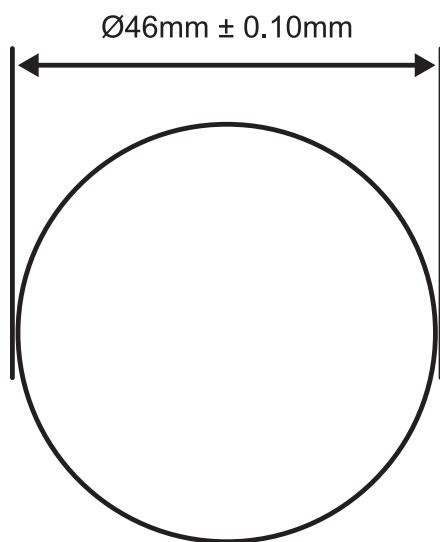

## TECHNICAL DRAWING

## Borosilicate Step Window

Part Number: STW-4638

### Specification:

<b>Material:</b>	Borosilicate Schott® Borofloat
<b>Edges &amp; Step:</b>	Fine ground
<b>Two Faces:</b>	Polished 60/40
<b>Edges Chamfered:</b>	0.20mm @45° nom