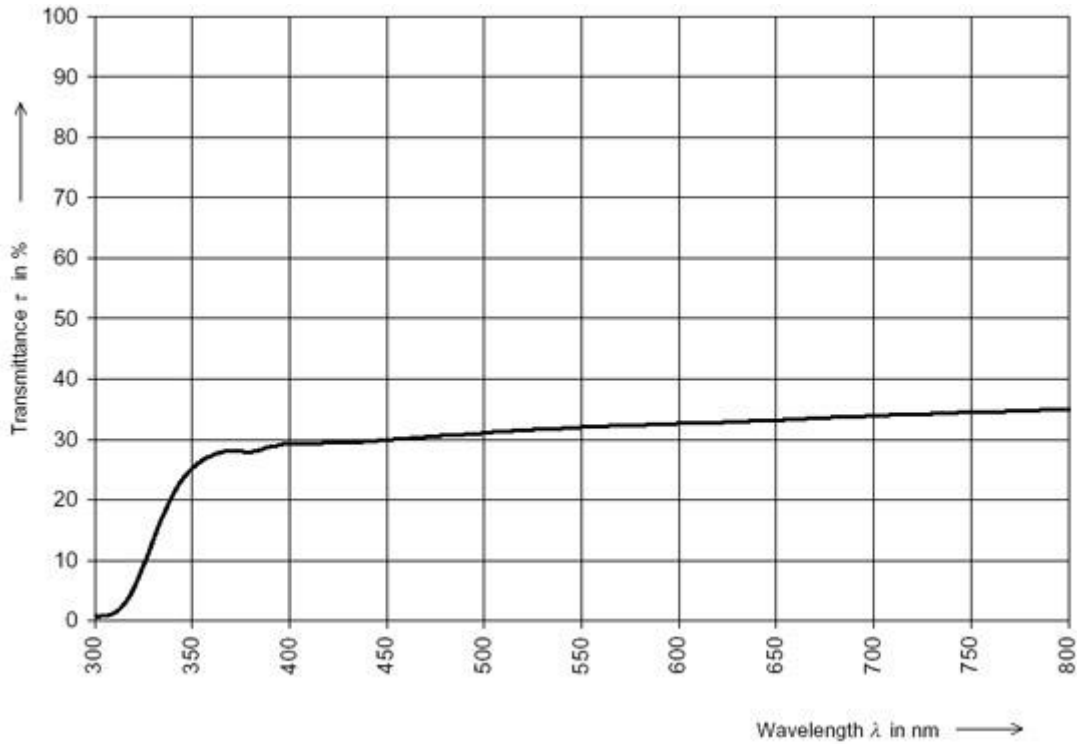

DATA SHEET

Flashed Opal Diffusers

SPECTRAL TRANSMISSION

LIGHT DIFFUSION